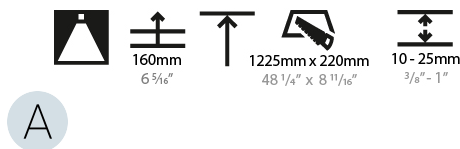

GENERAL

Series: Pi2
Subseries: Pi2 Whiteline
Brand: Prolicht
Division: Architectural
Mounting Type: Recessed
Mounting Location: Ceiling
Subcategory: Ambient

PHYSICAL

Shape: Rectangle
Length (mm): 1240
Length (in): 48 13/16
Width (mm): 235
Width (in): 9 1/4
Depth (mm): 150
Depth (in): 5 7/8
Ceiling Thickness (mm): 10 / 12.5 / 15 / 25
Ceiling Thickness (in): 3/8 or 1/2 or 9/16 or 1
Min. Recessing Depth (mm): 160
Min. Recessing Depth (in): 6 5/16
Light Distribution: Direct
Weight (kg): 7.65
Weight (lbs): 16.83
Diffuser: PMMA - Opal or Micro-Prism
Fixture Finish: SSR / BKV / CWI / CRY / HAB / LAG / UFT / ITA / RUA / RUR / MIC / FTG / MYG / TWT / LOD / PUS / FRO / FUP / KIA / POP / BLS / SPG / MEY / GOH / GUM / CHC / COM / ABZ / JAG / OBR / MOS / ROR
Fixture Material: Aluminum
Cut-out Measurements: 1225mm / 48 1/4" x 220mm / 8 11/16"

LED

Color Temperature (°K): 3000 / 3500 / 4000
Max. Delivered Lumen (lm): 2860 / 3077 / 3140
CRI: >80 CRI
Efficiency (%): 0.539
Lamp Life (hrs): 50000

OPTICAL

RATINGS AND CERTIFICATIONS

Certified By: Certified for North American Standards
IP rating: IP20